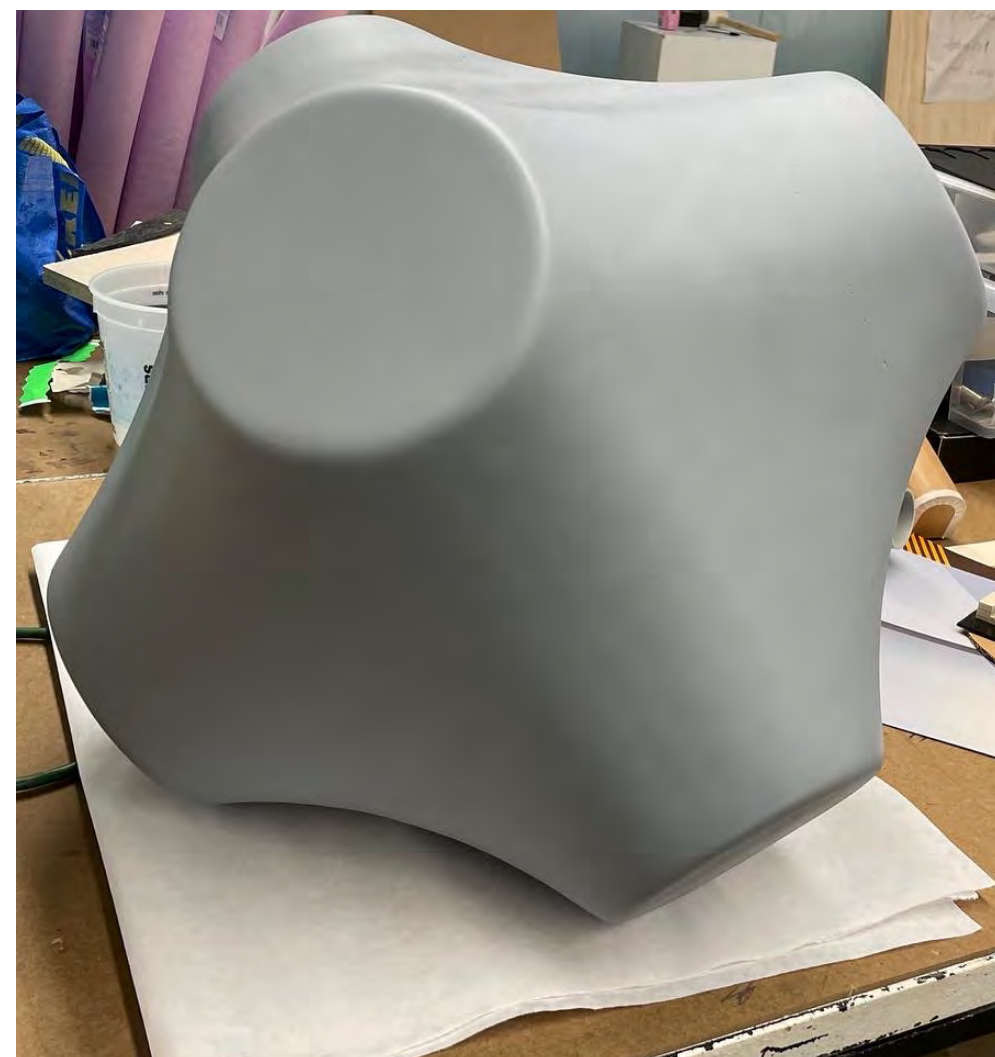

Klein

Dimensions

H 27.5" W 24.5" L 27"
Seat Height 15.8"
Seat Depth 19.7"

CMF Options

Klein Lounge Chair

Klein is a compact, lightweight lounge chair designed for hospitality. It is made with 304 stainless steel tubing. The specially designed joints blend in the transition from the base to the upholstered seat and back. All parts are connected with hidden set-screws to make it look like one piece. The fabric from Maharam brightens up the design and has life-long durability. Klein chair aims to provide a comfortable sitting scenario. The chair holds you in a relaxed gesture, and the back gives you a bouncy support. The simple yet elegant design brings a modern feel to any space.

(Shown above is the first testing prototype, the final prototype is work in progress due to the Covid lockdown in China)

Piclo

Dimensions

H 17" W 14.5" L 13.4"
Seat Width 14"
Slot Height 9.1"

CMF Options

Piclo Stackable Stool

Piclo is designed to be simple yet practical and can be manufactured with minimum material. Hand welded with 5052 aluminum to enforce structural strength and minimize the weight. Its side is tapered with a barely noticeable angle, which allows it to be stacked. The round bar on the top provides a comfortable gripping point as well to enhance visual thickness.

Dolo

Dimensions

H 16.5" W 18.4" L 19.8"
Seat Height 15.5"
Diagonal Length 20"

CMF Options

DOLO Sculptural Furniture Piece

With the concept of making a non-furniture furniture piece in mind, the DOLO was born. DOLO is an undefined furniture piece that people can use in any way they want. DOLO aims to create more interactions and topics. Its simple form has endless possibilities. Made with polystyrene foam and coated with fiberglass, DOLO is extremely lightweight and strong. This project allows us to rethink what is the furniture piece we need and the relationship between us and our furniture.