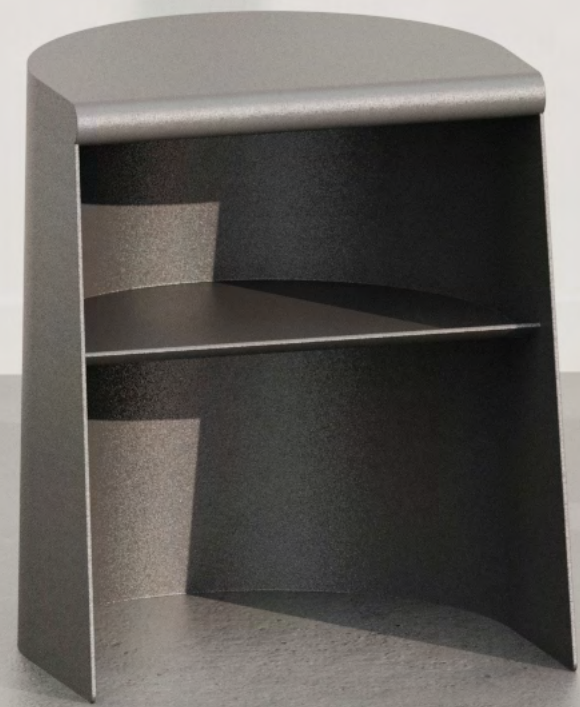

Klein

Dimensions

H 27.5" W 24.5" L 27"
Seat Height 15.8"
Seat Depth 19.7"

CMF Options

Klein Lounge Chair

Klein is a compact, lightweight lounge chair designed for hospitality. It is made with 304 stainless steel tubing. The specially designed joints blend in the transition from the base to the upholstered seat and back. All parts are connected with hidden set-screws to make it look like one piece. The fabric from Maharam brightens up the design and has life-long durability. Klein chair aims to provide a comfortable sitting scenario. The chair holds you in a relaxed gesture, and the back gives you a bouncy support. The simple yet elegant design brings a modern feel to any space.

(Shown above is the first testing prototype, the final prototype is work in progress due to the Covid lockdown in China)

Piclo

Dimensions

H 17" W 14.5" L 13.4"
Seat Width 14"
Slot Height 9.1"

CMF Options

Piclo Stackable Stool

Piclo is designed to be simple yet practical and can be manufactured with minimum material. Hand welded with 5052 aluminum to enforce structural strength and minimize the weight. Its side is tapered with a barely noticeable angle, which allows it to be stacked. The round bar on the top provides a comfortable gripping point as well to enhance visual thickness.

Dolo

Dimensions

H 16.5" W 18.4" L 19.8"
Seat Height 15.5"
Diagonal Length 20"

CMF Options

DOLO Sculptural Furniture Piece

With the concept of making a non-furniture furniture piece in mind, the DOLO was born. DOLO is an undefined furniture piece that people can use in any way they want. DOLO aims to create more interactions and topics. Its simple form has endless possibilities. Made with polystyrene foam and coated with fiberglass, DOLO is extremely lightweight and strong. This project allows us to rethink what is the furniture piece we need and the relationship between us and our furniture.