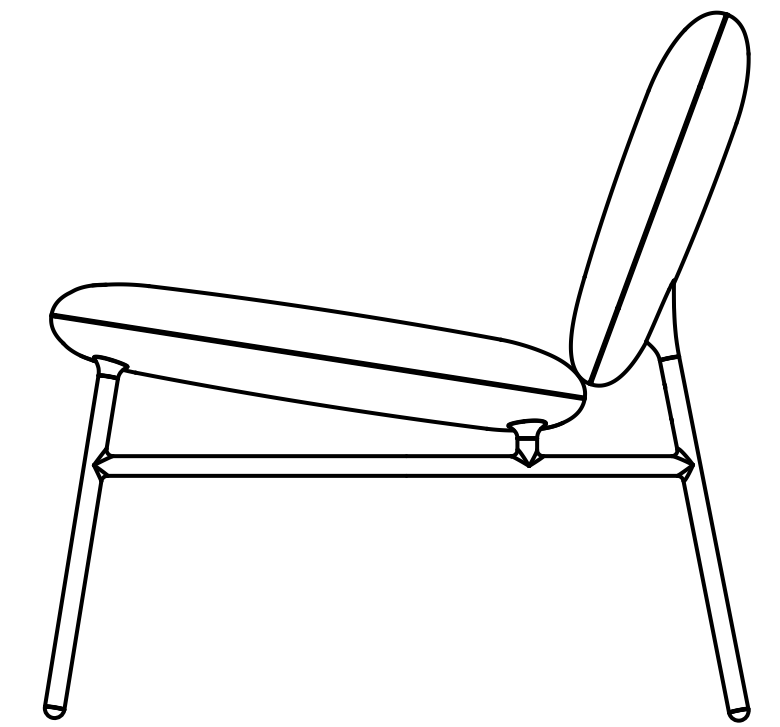

Klein

Dimensions

H 27.5" W 24.5" L 27"
Seat Height 15.8"
Seat Depth 19.7"

CMF Options

Klein Lounge Chair

Klein is a compact, lightweight lounge chair designed for hospitality. It is made with 304 stainless steel tubing. The specially designed joints blend in the transition from the base to the upholstered seat and back. All parts are connected with hidden set-screws to make it look like one piece. The fabric from Maharam brightens up the design and has life-long durability. Klein chair aims to provide a comfortable sitting scenario. The chair holds you in a relaxed gesture, and the back gives you a bouncy support. The simple yet elegant design brings a modern feel to any space.

(Shown above is the first testing prototype, the final prototype is work in progress due to the Covid lockdown in China)

Piclo

Dimensions

H 17" W 14.5" L 13.4"
Seat Width 14"
Slot Height 9.1"

CMF Options

Piclo Stackable Stool

Piclo is designed to be simple yet practical and can be manufactured with minimum material. Hand welded with 5052 aluminum to enforce structural strength and minimize the weight. Its side is tapered with a barely noticeable angle, which allows it to be stacked. The round bar on the top provides a comfortable gripping point as well to enhance visual thickness.

Dolo

Dimensions

H 16.5" W 18.4" L 19.8"
Seat Height 15.5"
Diagonal Length 20"

CMF Options

DOLO Sculptural Furniture Piece

With the concept of making a non-furniture furniture piece in mind, the DOLO was born. DOLO is an undefined furniture piece that people can use in any way they want. DOLO aims to create more interactions and topics. Its simple form has endless possibilities. Made with polystyrene foam and coated with fiberglass, DOLO is extremely lightweight and strong. This project allows us to rethink what is the furniture piece we need and the relationship between us and our furniture.